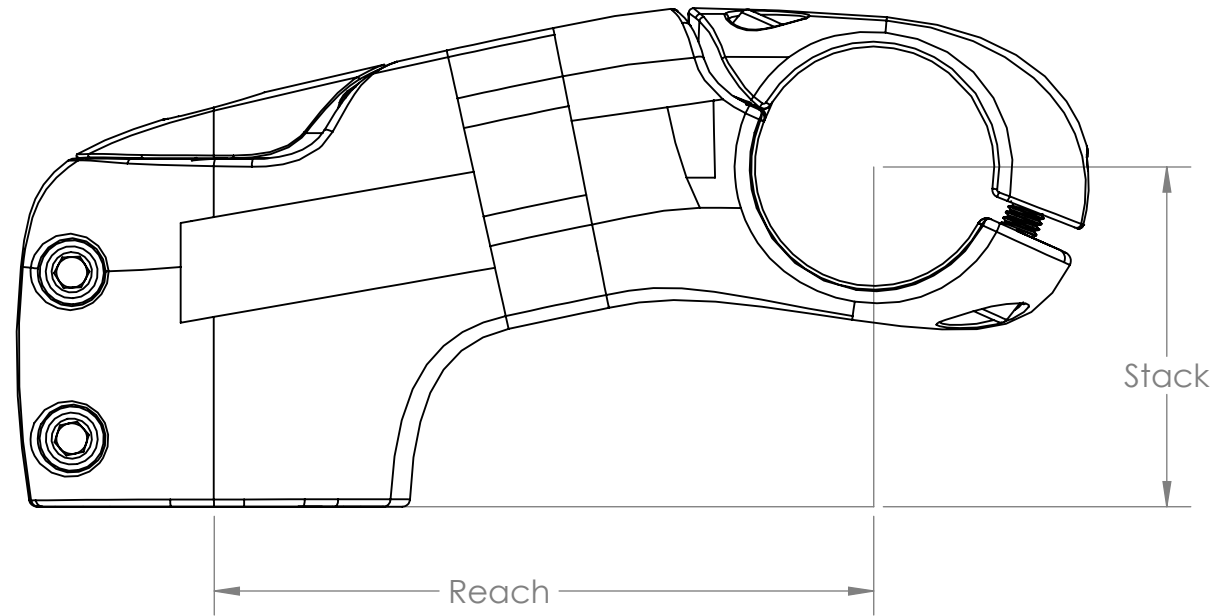

Size	Reach	Stack
80	77.3	43.5
90	87.3	44.9
100	97.3	46.2
110	107.3	47.3
120	117.3	48.2
130	127.4	49.0

Flattened surface under top cap