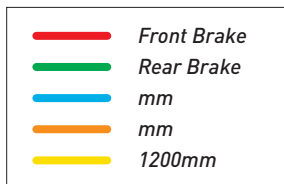

ENVE IN-Route Components Electronic Routing Guide