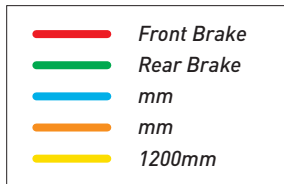

ENVE IN-Route Components Electronic Routing Guide