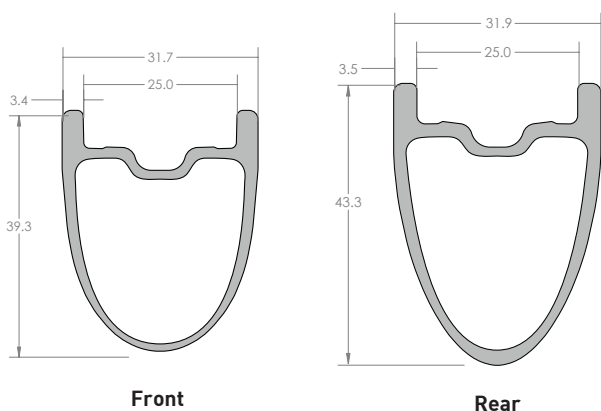

SPEC TABLE	Front	Rear
Rim Weights (g)	370	378
Front and Rear Wheel Weights (g)	634	756
Wheelset Weights (g)	1390	
Depths	39mm	43mm
Bead Type	Hookless	
Tire Type	Tubeless Ready	
External Rim Width	32mm	32mm
Internal Rim Width	25mm	25mm
Hole Count	24	
Effective Rim Diameter	578	571
Tubeless Tape Width	29mm	
Valve Stem Length Front and Rear (mm)	59mm	61mm
Aero Optimized Tire	ENVE 27 TUBELESS READY	
Aero Optimized Tire (ENVE SES) INFLATED	29mm	
Minimum Tire Size (Labeled)	27mm	
Maximum Tire Pressure for Min. Tire (psi bar)	80	5.5

RIM PROFILE

SPOKE CHART	ERD	Non Drive	Drive Side
		2x	2x
Front - Hub Disc ENVE Alloy 24H 12x100	578	280	282
Rear - Hub Disc ENVE Alloy 24H 12x142	571	278	276

SERVICE PRODUCTS

100-4001-140	Hub Disc ENVE 24H 12x100 Front Assembly Hub
100-4001-141	Hub Disc ENVE 24H 12x142 Rear Assembly
000-1000-911	Accessories Tubeless Kit SES 3.4
000-1000-775	Accessories Tubeless Tape 29mm
000-1000-893	Accessories Valve Stem 59/61mm PRV
000-1000-207	Accessories Spoke Nipples Brass 10mm 24pk
100-0009-000	Accessories Valve Extender 55mm Set
000-1003-348	Decal SES 3.4 Front Wheel Black
000-1003-349	Decal SES 3.4 Rear Wheel Black

SES 3.4 PART NUMBERS

PRODUCT ID	PRODUCT DESCRIPTION	EAN/UPC	COUNTRY OF ORIGIN	MSRP
100-3118-001	WS SES 3.4C 2022 ENVE 12 100/142 S11	810024555437	United States	\$2,850.00
100-3118-002	WS SES 3.4C 2022 ENVE 12 100/142 XDR	810024555444	United States	\$2,850.00
100-3118-003	WS SES 3.4C 2022 ENVE 12 100/142 N3W	810024555451	United States	\$2,850.00