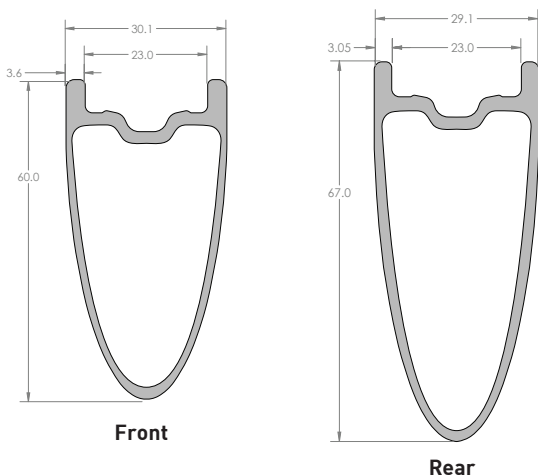

SPEC TABLE	Front	Rear
Rim Weights (g)	430	449
Front and Rear Wheel Weights (g)	675	822
Wheelset Weights (g)	1497	
Depths	60mm	67mm
Bead Type	Hookless	
Tire Type	Tubeless Ready	
External Rim Width	30mm	29mm
Internal Rim Width	23mm	23mm
Hole Count	24	
Effective Rim Diameter	538	526
Tubeless Tape Width	26.5mm	
Valve Stem Length Front and Rear (mm)	80mm	80mm
Aero Optimized Tire	ENVE 27 TUBELESS READY	
Aero Optimized Tire (ENVE SES) INFLATED	28mm	
Minimum Tire Size (Labeled)	25mm	
Maximum Tire Pressure for Min. Tire (psi bar)	90	6.2

RIM PROFILE

SPOKE CHART	ERD	Non Drive	Drive Side
		2x	2x
Front - Hub Disc ENVE Alloy 24H 12x100	538	260	262
Rear - Hub Disc ENVE Alloy 24H 12x142	526	256	254

SERVICE PRODUCTS

100-4001-140	Hub Disc ENVE 24H 12x100 Front Assembly Hub
100-4001-141	Hub Disc ENVE 24H 12x142 Rear Assembly
000-1000-984	Accessories Tubeless Kit SES 6.7
000-1000-864	Accessories Tubeless Tape 26.5mm
000-1000-989	Accessories Valve Stem 80/85mm PRV
000-1000-207	Accessories Spoke Nipples Brass 10mm 24pk
100-0009-000	Accessories Valve Extender 55mm Set
000-1003-352	Decal SES 6.7 Front Wheel Black
000-1003-353	Decal SES 6.7 Rear Wheel Black