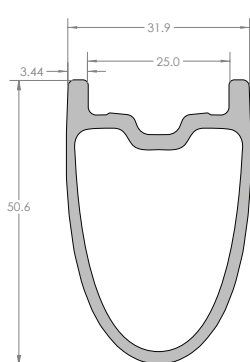

**SES 4.5**

<b>SPEC TABLE</b>	<b>Front</b>	<b>Rear</b>
Rim Weights (g)	411	415
Front and Rear Wheel Weights (g)	662	790
Wheelset Weights (g)	1452	
Depths	49mm	55mm
Bead Type	Hookless	
Tire Type	Tubeless Ready	
External Rim Width	32mm	32mm
Internal Rim Width	25mm	25mm
Hole Count	24	
Effective Rim Diameter	558	547
Tubeless Tape Width	29mm	
Valve Stem Length Front and Rear (mm)	66mm	72mm
Aero Optimized Tire	ENVE 27 TUBELESS READY	
Aero Optimized Tire (ENVE SES) INFLATED	29mm	
Minimum Tire Size (Labeled)	27mm	
Maximum Tire Pressure for Min. Tire (psi   bar)	80	5.5

**RIM PROFILE**

Front

Rear

<b>SPOKE CHART</b>	<b>ERD</b>	<b>Non Drive</b>	<b>Drive Side</b>
		<b>2x</b>	<b>2x</b>
Front - Hub Disc ENVE Alloy 24H 12x100	558	270	272
Rear - Hub Disc ENVE Alloy 24H 12x142	547	268	264

**SERVICE PRODUCTS**

100-4001-140	Hub Disc ENVE 24H 12x100 Front Assembly Hub
100-4001-141	Hub Disc ENVE 24H 12x142 Rear Assembly
000-1000-689	Accessories Tubeless Kit SES 4.5
000-1000-775	Accessories Tubeless Tape 29mm
000-1000-891	Accessories Valve Stem 4.5AR PRV
000-1000-207	Accessories Spoke Nipples Brass 10mm 24pk
100-0009-000	Accessories Valve Extender 55mm Set
000-1003-350	Decal SES 4.5 Front Wheel Black
000-1003-351	Decal SES 4.5 Rear Wheel Black

**SES 4.5 PART NUMBERS**

<b>PRODUCT ID</b>	<b>PRODUCT DESCRIPTION</b>	<b>EAN/UPC</b>	<b>COUNTRY OF ORIGIN</b>	<b>MSRP</b>
100-3119-001	WS SES 4.5C 2022 ENVE 12 100/142 S11	810024555512	United States	\$2,850.00
100-3119-002	WS SES 4.5C 2022 ENVE 12 100/142 XDR	810024555529	United States	\$2,850.00
100-3119-003	WS SES 4.5C 2022 ENVE 12 100/142 N3W	810024555536	United States	\$2,850.00