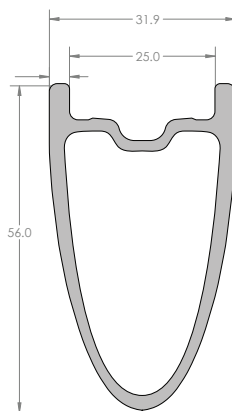

**SES 4.5**

<b>SPEC TABLE</b>	<b>Front</b>	<b>Rear</b>
Rim Weights (g)	411	415
Front and Rear Wheel Weights (g)	662	790
Wheelset Weights (g)	1452	
Depths	49mm	55mm
Bead Type	Hookless	
Tire Type	Tubeless Ready	
External Rim Width	32mm	32mm
Internal Rim Width	25mm	25mm
Hole Count	24	
Effective Rim Diameter	558	547
Tubeless Tape Width	29mm	
Valve Stem Length Front and Rear (mm)	66mm	72mm
Aero Optimized Tire	ENVE 27 TUBELESS READY	
Aero Optimized Tire (ENVE SES) INFLATED	29mm	
Minimum Tire Size (Labeled)	27mm	
Maximum Tire Pressure for Min. Tire (psi   bar)	80	5.5

**RIM PROFILE**

Front

Rear

<b>SPOKE CHART</b>	<b>ERD</b>	<b>Non Drive</b>	<b>Drive Side</b>
		<b>2x</b>	<b>2x</b>
Front - Hub Disc ENVE Alloy 24H 12x100	558	270	272
Rear - Hub Disc ENVE Alloy 24H 12x142	547	268	264

**SERVICE PRODUCTS**

100-4001-140	Hub Disc ENVE 24H 12x100 Front Assembly Hub
100-4001-141	Hub Disc ENVE 24H 12x142 Rear Assembly
000-1000-689	Accessories Tubeless Kit SES 4.5
000-1000-775	Accessories Tubeless Tape 29mm
000-1000-891	Accessories Valve Stem 4.5AR PRV
000-1000-207	Accessories Spoke Nipples Brass 10mm 24pk
100-0009-000	Accessories Valve Extender 55mm Set
000-1003-350	Decal SES 4.5 Front Wheel Black
000-1003-351	Decal SES 4.5 Rear Wheel Black

**SES 4.5 PART NUMBERS**

<b>PRODUCT ID</b>	<b>PRODUCT DESCRIPTION</b>	<b>EAN/UPC</b>	<b>COUNTRY OF ORIGIN</b>	<b>MSRP</b>
100-3119-001	WS SES 4.5C 2022 ENVE 12 100/142 S11	810024555512	United States	\$2,850.00
100-3119-002	WS SES 4.5C 2022 ENVE 12 100/142 XDR	810024555529	United States	\$2,850.00
100-3119-003	WS SES 4.5C 2022 ENVE 12 100/142 N3W	810024555536	United States	\$2,850.00