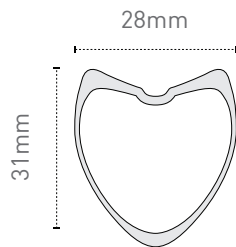

CX TUBULAR

The ENVE CX disc specific carbon fiber tubular is designed for cyclocross racers looking for the ultimate in cyclocross race performance. As such, the tire bed has been developed for use with 33mm tires and is capable of withstanding frequent tire installations and removals. The shape of the tire bed has been further refined to reduce the instance of pinch flats. The ENVE CX rim is 28mm wide and 31mm deep. Because the ENVE CX is disc brake specific it does not feature a brake track and cannot be used with rim brakes. One of the great benefits of developing a rim for disc brake specific use is that the engineering team is no longer bound by the constraints caused by braking on the rim. The result is a rim that is substantially lighter and more compliant without sacrificing the strength or impact resistance of the rim. The ENVE CX tubular rims come in a 28 hole count only to maintain an optimal degree of stiffness and strength required for the frequent accelerations and decelerations that define cyclocross racing. Each ENVE CX cyclocross tubular is proudly manufactured in the USA.

Weight: 285g
DT180: 1208g
DT240: 1293g
King: 1325g
Depth: 31mm
Width: 28mm
Hole Count: 28
ERD: 598mm

Key Features:

- Lightweight
- Disc brake specific design
- Improved impact resistance
- Optimized vertical compliance for cyclocross application
- Laterally stiff for confident cornering and accelerations
- Cyclocross specific tire bed
 - Designed around UCI regulation 33mm tires
 - Improved durability for frequent tire installation and removal
 - Rounded edge profile reduces potential for pinch flats