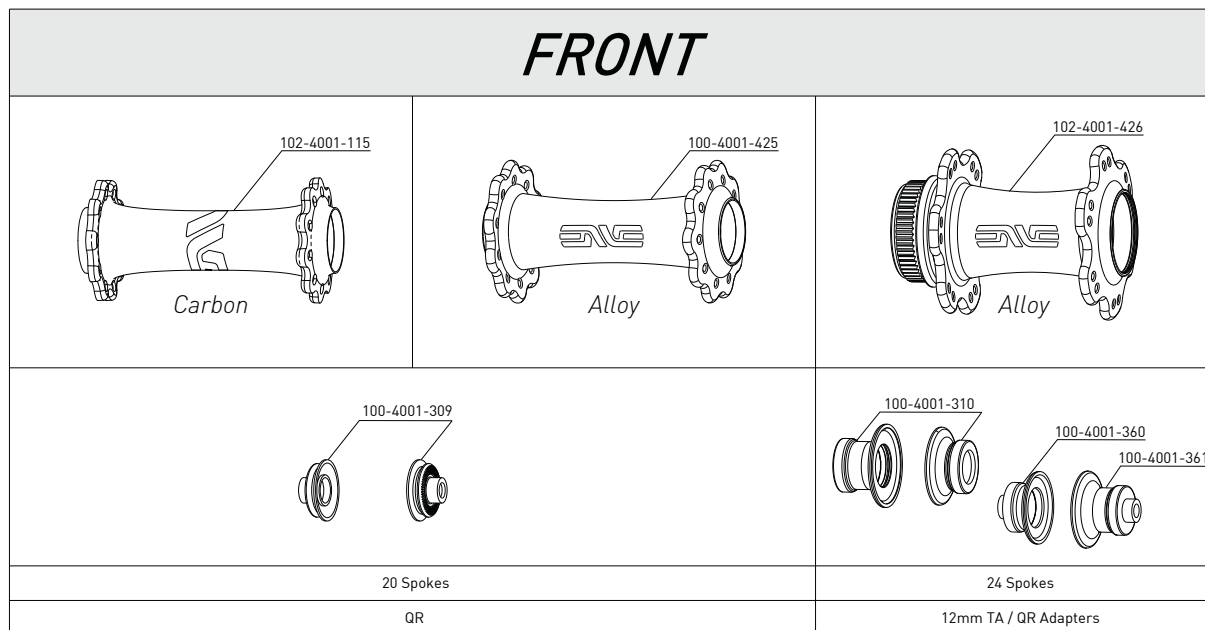

ENVE HUB SMALL PART COMPATIBILITY DIAGRAM

ENVE Carbon Gen2 Hub QR End Caps HG	Includes	Qty
000-1000-937	100-4001-412	2

ENVE Carbon Gen2 Hub QR End Caps XDR CA	Includes	Qty
000-1000-938	100-4001-412 100-4001-411	1 1

ENVE Alloy Hub QR End Caps HG	Includes	Qty
000-1000-939	100-4001-413 100-4001-412	1 1

ENVE Alloy Hub QR End Caps XDR CA	Includes	Qty
000-1000-940	100-4001-413 100-4001-411	1 1

ENVE Alloy Hub Disc 12mm End Caps HG	Includes	Qty
000-1000-941	100-4001-422 100-4001-415	1 1