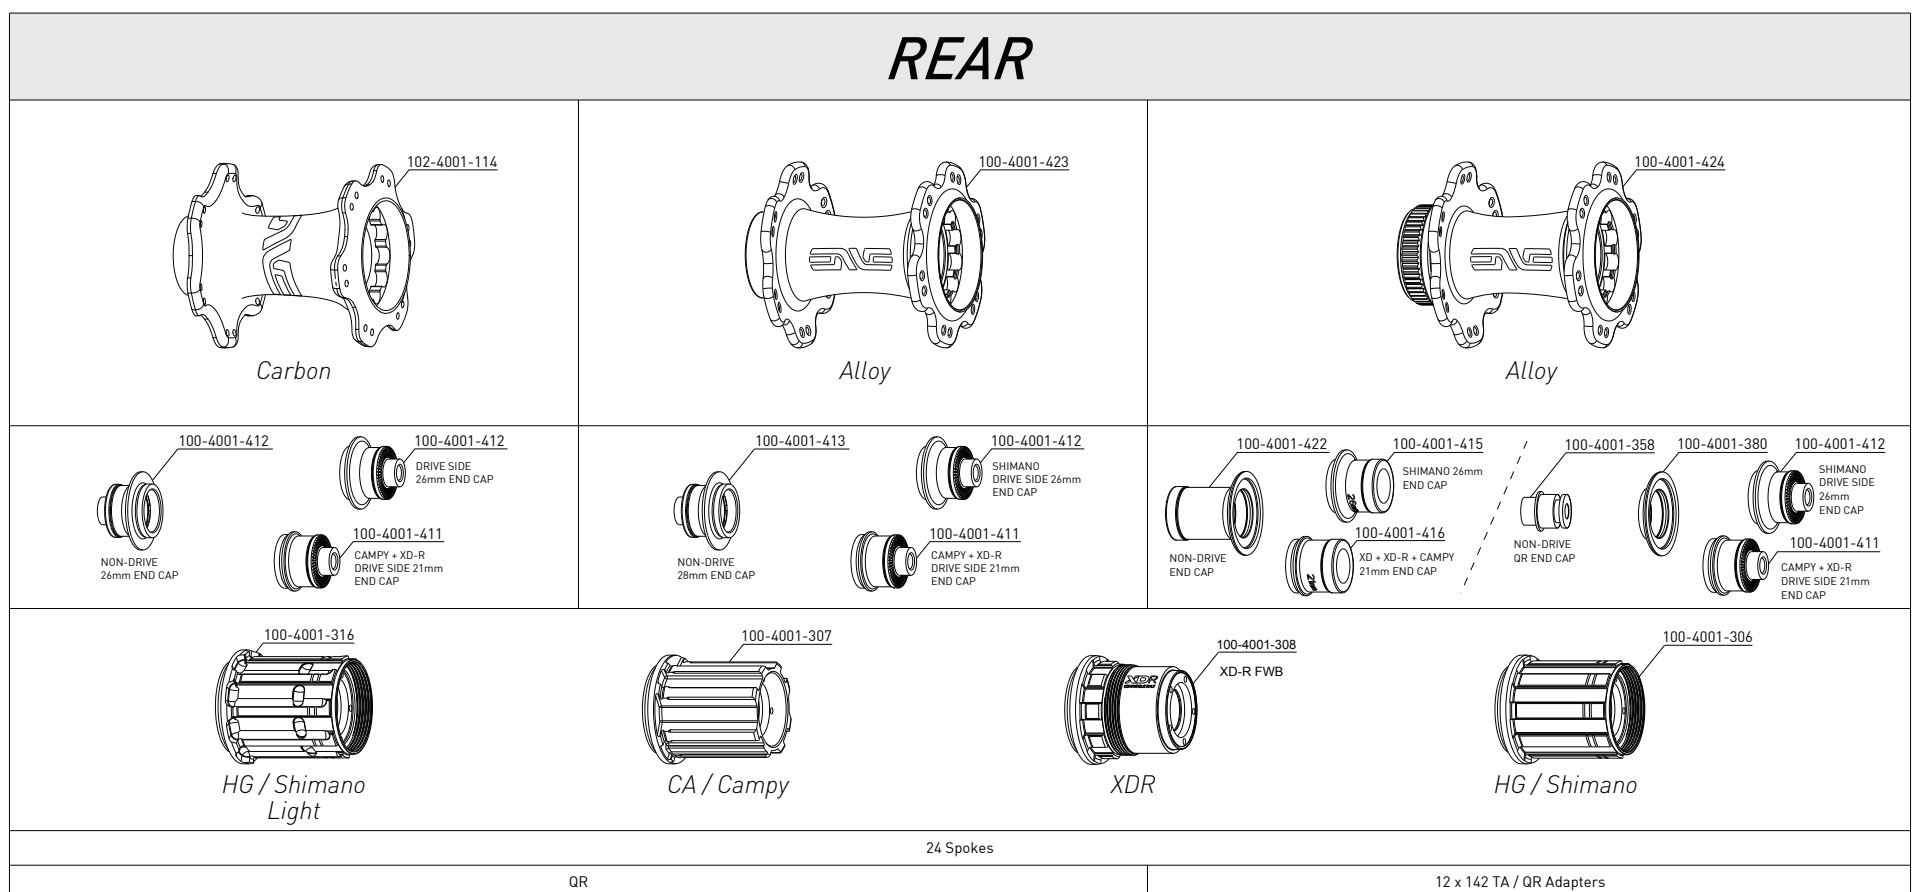

ENVE HUB SMALL PART COMPATIBILITY DIAGRAM

ENVE Carbon Gen2 Hub QR End Caps HG	Includes	Qty
000-1000-937	100-4001-412	2

ENVE Carbon Gen2 Hub QR End Caps XDR CA	Includes	Qty
000-1000-938	100-4001-412 100-4001-411	1 1

ENVE Alloy Hub QR End Caps HG	Includes	Qty
000-1000-939	100-4001-413 100-4001-412	1 1

ENVE Alloy Hub QR End Caps XDR CA	Includes	Qty
000-1000-940	100-4001-413 100-4001-411	1 1

ENVE Alloy Hub Disc 12mm End Caps HG	Includes	Qty
000-1000-941	100-4001-422 100-4001-415	1 1

ENVE Hub Disc 12mm End Caps XDR CA	Includes	Qty
000-1000-942	100-4001-422 100-4001-416	1 1

ENVE Hub Disc QR End Caps HG	Includes	Qty
000-1000-943	100-4001-358 100-4001-380 100-4001-412	1 1 1

ENVE Hub Disc QR End Caps XD CA	Includes	Qty
000-1000-944	100-4001-358 100-4001-380 100-4001-411	1 1 1