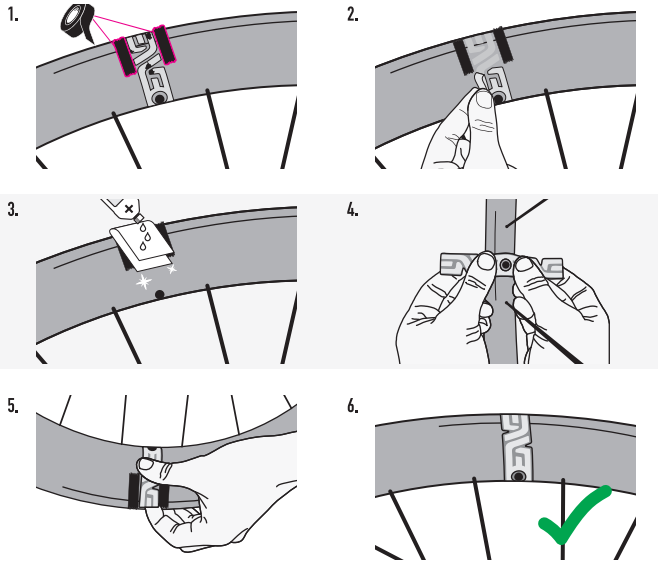

ENVE Replacement Decal Installation Instructions

Tools Needed:

Electrical Tape

Isopropyl Alcohol

FOUNDATION ROAD - A