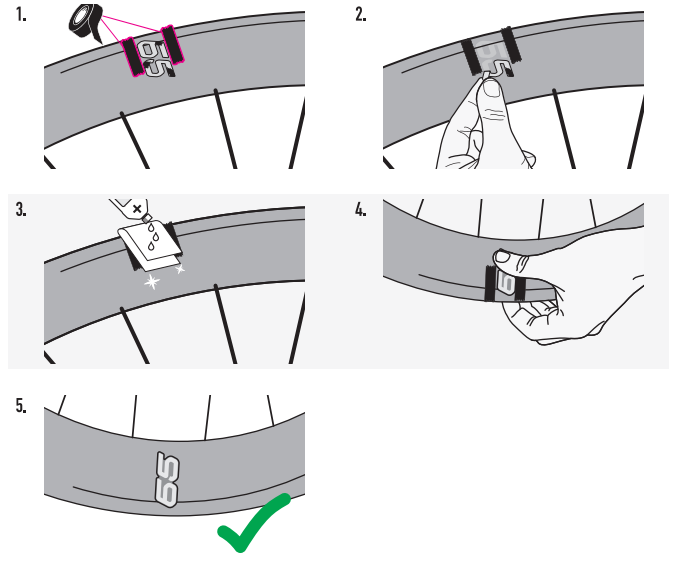

FOUNDATION ROAD - B