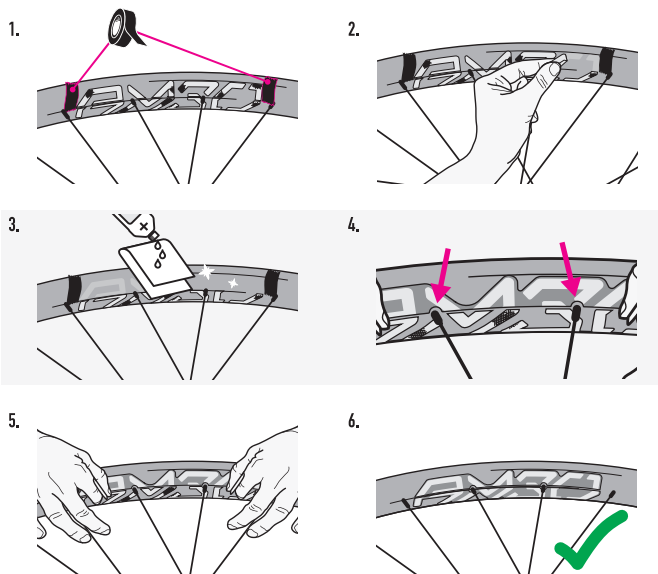

FOUNDATION MOUNTAIN - A