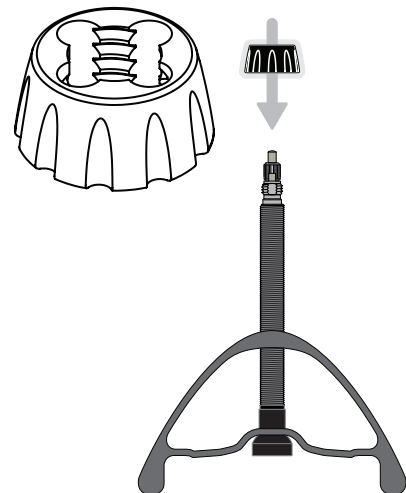

# Pressure Relief Valve Stem Nut Installation

1.

2.

3.

4.

5.

**ENVE Pressure Relief Valve  
Stem Nut Installation**

ENVE Composites, LLC  
Ogden, UT 84401, USA