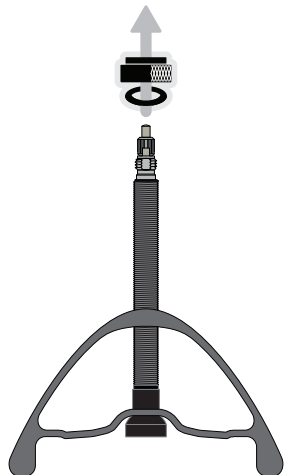

# Pressure Relief Valve Stem Nut Installation

1.

2.

3.

4.

5.

**ENVE Pressure Relief Valve  
Stem Nut Installation**

ENVE Composites, LLC  
Ogden, UT 84401, USA