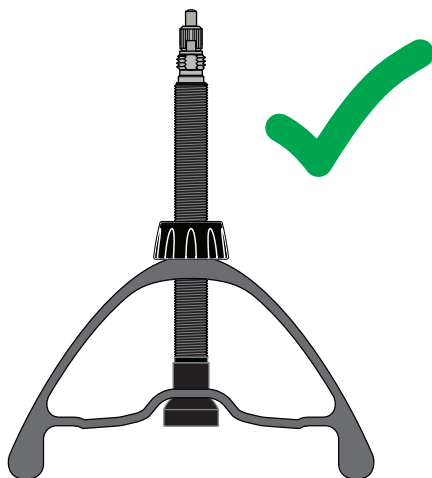

# Pressure Relief Valve Stem Nut Installation

1.

2.

3.

4.

5.

**ENVE Pressure Relief Valve  
Stem Nut Installation**

ENVE Composites, LLC  
Ogden, UT 84401, USA