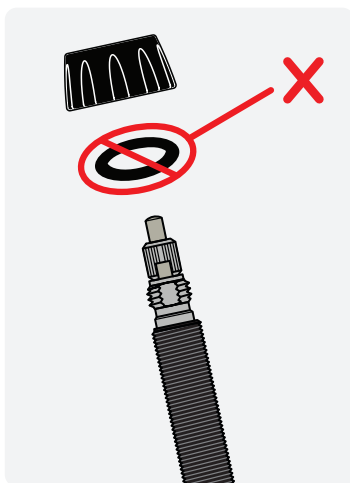

# Pressure Relief Valve Stem Nut Installation

1.

2.

3.

4.

5.

**ENVE Pressure Relief Valve  
Stem Nut Installation**

ENVE Composites, LLC  
Ogden, UT 84401, USA