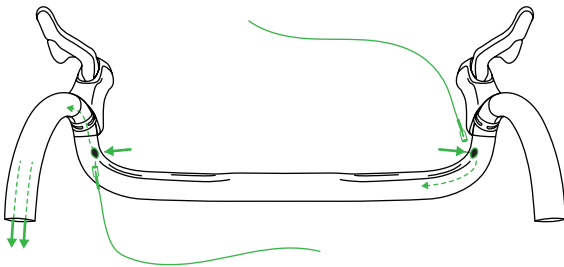

ENVE Composites LLC
Ogden, UT 84404, USA

ENVE COMPACT ROAD BAR ELECTRIC CABLE ROUTING INSTRUCTIONS

1. Make two routing tools

2. Shimano Part# EW-JC130-SS

Connect EW-JC130 to tools

3.

Shimano Part# EW-SD50

4.

Connect EW-JC130 to shifters

Connect EW-JC130 and EW-SD50 to EW-RS910

Connect EW-SD50 to EW-JC200