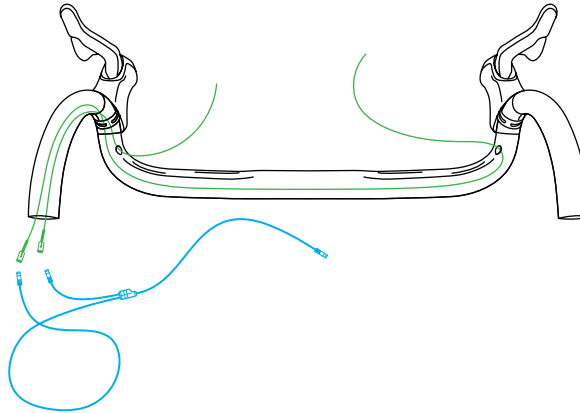

ENVE Composites LLC
Ogden, UT 84404, USA

ENVE COMPACT ROAD BAR ELECTRIC CABLE ROUTING INSTRUCTIONS

1. Make two routing tools

2. Shimano Part# EW-JC130-SS

Connect EW-JC130 to tools

3.

Shimano Part# EW-SD50

4.

Connect EW-JC130 to shifters

Connect EW-JC130 and EW-SD50 to EW-RS910

Connect EW-SD50 to EW-JC200