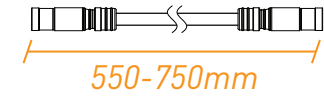

ENVE Composites LLC
Ogden, UT 84404, USA

ENVE COMPACT ROAD BAR ELECTRIC CABLE ROUTING INSTRUCTIONS

1. Make two routing tools

2. Shimano Part# EW-JC130-SS

Connect EW-JC130 to tools

3.

Shimano Part# EW-SD50

4.