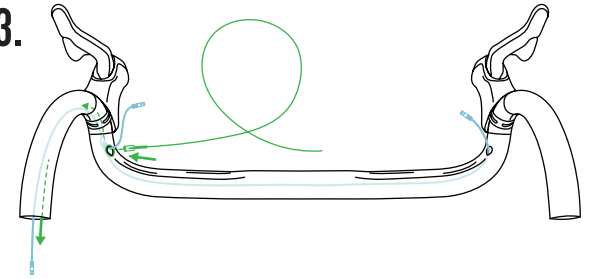

ENVE Composites LLC
Ogden, UT 84404, USA

ENVE COMPACT ROAD BAR ELECTRIC CABLE ROUTING INSTRUCTIONS

1. Make two routing tools

2. Shimano Part# EW-JC130-SS

Connect EW-JC130 to tools

3.

Shimano Part# EW-SD50

4.

Connect EW-JC130 to shifters

Connect EW-JC130 and EW-SD50 to EW-RS910

Connect EW-SD50 to EW-JC200