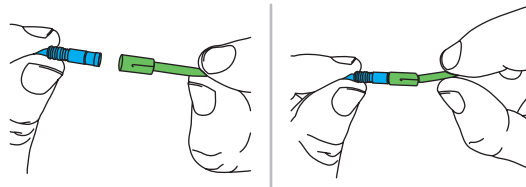

ENVE Composites LLC
Ogden, UT 84404, USA

ENVE COMPACT ROAD BAR ELECTRIC CABLE ROUTING INSTRUCTIONS

1. Make two routing tools

2. Shimano Part# EW-JC130-SS

Connect EW-JC130 to tools

3.

Shimano Part# EW-SD50

4.

Connect EW-JC130 to shifters

Connect EW-JC130 and EW-SD50 to EW-RS910

Connect EW-SD50 to EW-JC200