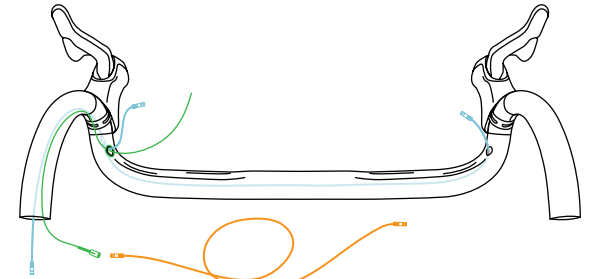

ENVE Composites LLC
Ogden, UT 84404, USA

ENVE COMPACT ROAD BAR ELECTRIC CABLE ROUTING INSTRUCTIONS

1. Make two routing tools

2. Shimano Part# EW-JC130-SS

Connect EW-JC130 to tools

3.

Shimano Part# EW-SD50

4.

Connect EW-JC130 to shifters

Connect EW-JC130 and EW-SD50 to EW-RS910

Connect EW-SD50 to EW-JC200