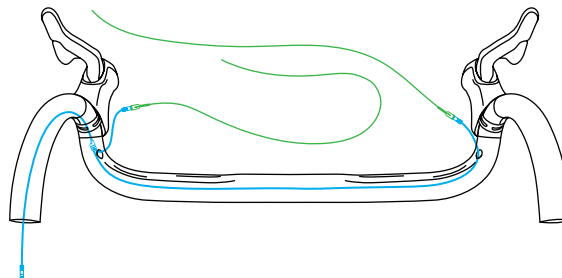

ENVE Composites LLC
Ogden, UT 84404, USA

ENVE COMPACT ROAD BAR ELECTRIC CABLE ROUTING INSTRUCTIONS

1. Make two routing tools

2. Shimano Part# EW-JC130-SS

Connect EW-JC130 to tools

3.

Shimano Part# EW-SD50

4.

Connect EW-JC130 to shifters

Connect EW-JC130 and EW-SD50 to EW-RS910

Connect EW-SD50 to EW-JC200