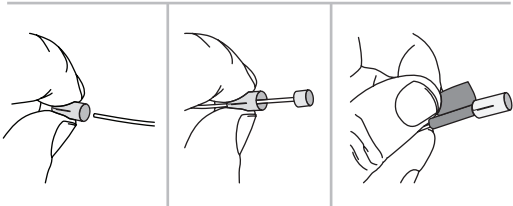

ENVE Composites LLC
Ogden, UT 84404, USA

ENVE COMPACT ROAD BAR ELECTRIC CABLE ROUTING INSTRUCTIONS

1. Make two routing tools

2. Shimano Part# EW-JC130-SS

Connect EW-JC130 to tools

3.

Shimano Part# EW-SD50

4.