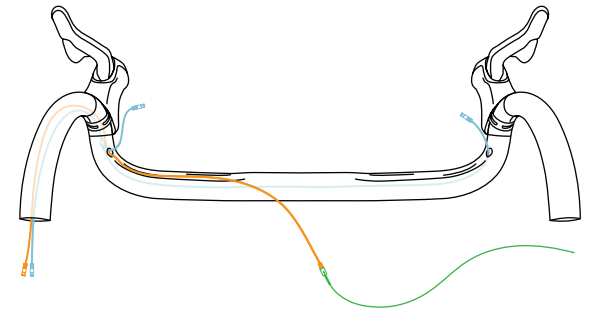

ENVE Composites LLC
Ogden, UT 84404, USA

ENVE COMPACT ROAD BAR ELECTRIC CABLE ROUTING INSTRUCTIONS

1. Make two routing tools

2. Shimano Part# EW-JC130-SS

Connect EW-JC130 to tools

3.

Shimano Part# EW-SD50

4.

Connect EW-JC130 to shifters

Connect EW-JC130 and EW-SD50 to EW-RS910

Connect EW-SD50 to EW-JC200