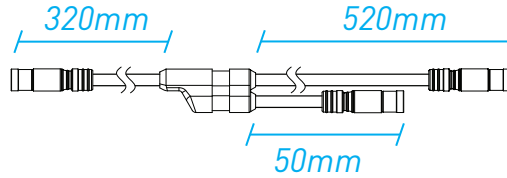

ENVE Composites LLC
Ogden, UT 84404, USA

ENVE COMPACT ROAD BAR ELECTRIC CABLE ROUTING INSTRUCTIONS

1. Make two routing tools

2. Shimano Part# EW-JC130-SS

Connect EW-JC130 to tools

3.

Shimano Part# EW-SD50

4.