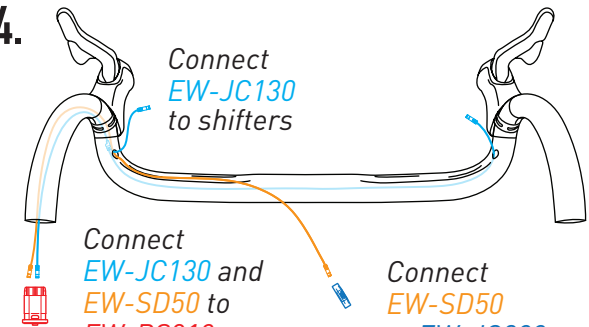

ENVE Composites LLC
Ogden, UT 84404, USA

ENVE COMPACT ROAD BAR ELECTRIC CABLE ROUTING INSTRUCTIONS

1. Make two routing tools

2. Shimano Part# EW-JC130-SS

Connect EW-JC130 to tools

3.

Shimano Part# EW-SD50

4.

Connect EW-JC130 to shifters

Connect EW-JC130 and EW-SD50 to EW-RS910

Connect EW-SD50 to EW-JC200